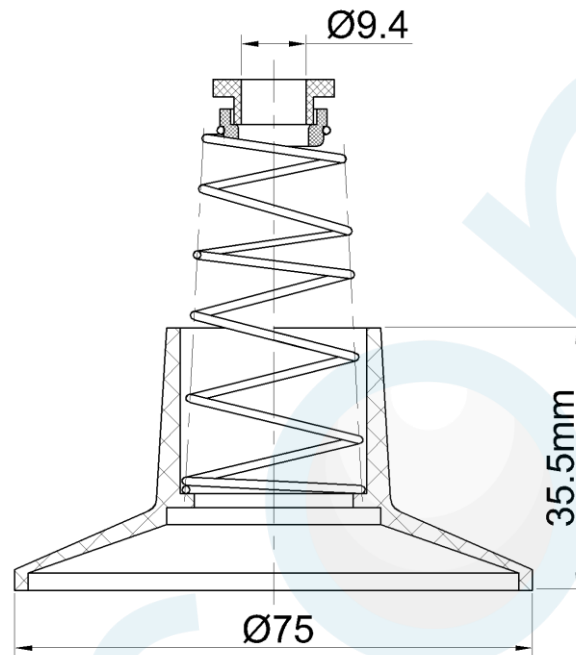

RECESS FLANGE PACK & SPRING (PR) CP

Product Code : 60423

Brand Name: elson

Product Specification

- Material: ABS

Additional Feature

- Large covering diameter

Elson Australasia Pty Ltd